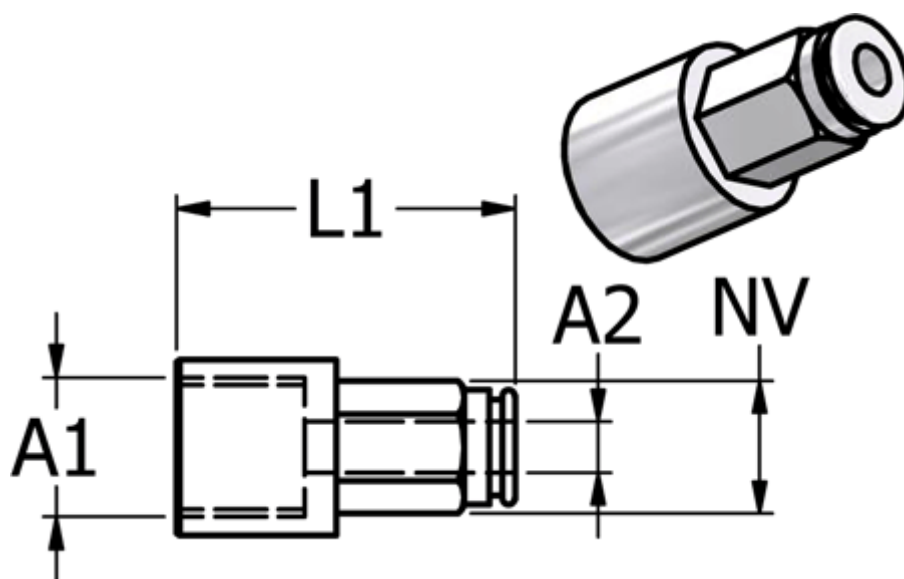

Article number: 5868460146

Description: Metal Push-in fitting 846.014-6, Ø6-G 1/4"
Straight union with FPM O-ring

Measures

Ext. hose diameter A2 = 6

L1 = 31

NV = 11

Thread A1 = G 1/4"